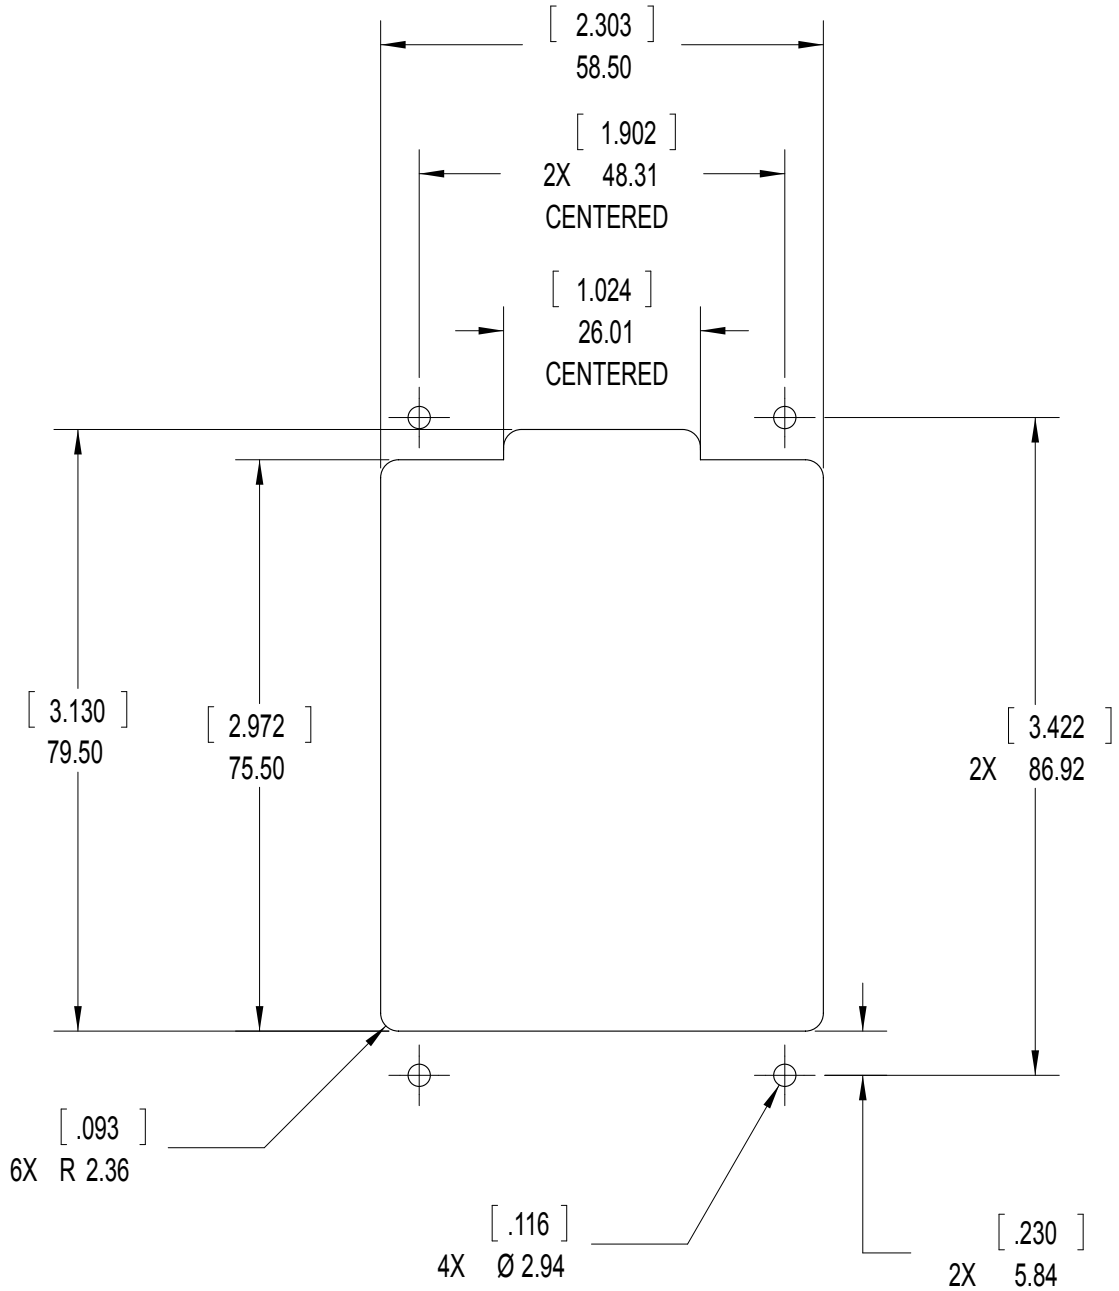

**PREFIX SERIES
CUT-OUT TEMPLATE**

www.fishman.com

FISHMAN

This template fits the following products:

- Onboard Aura
- Prefix Premium Blend
- Prefix Plus-T

CAUTION: Print at 100% (full size)
or set Page Scaling to "none"