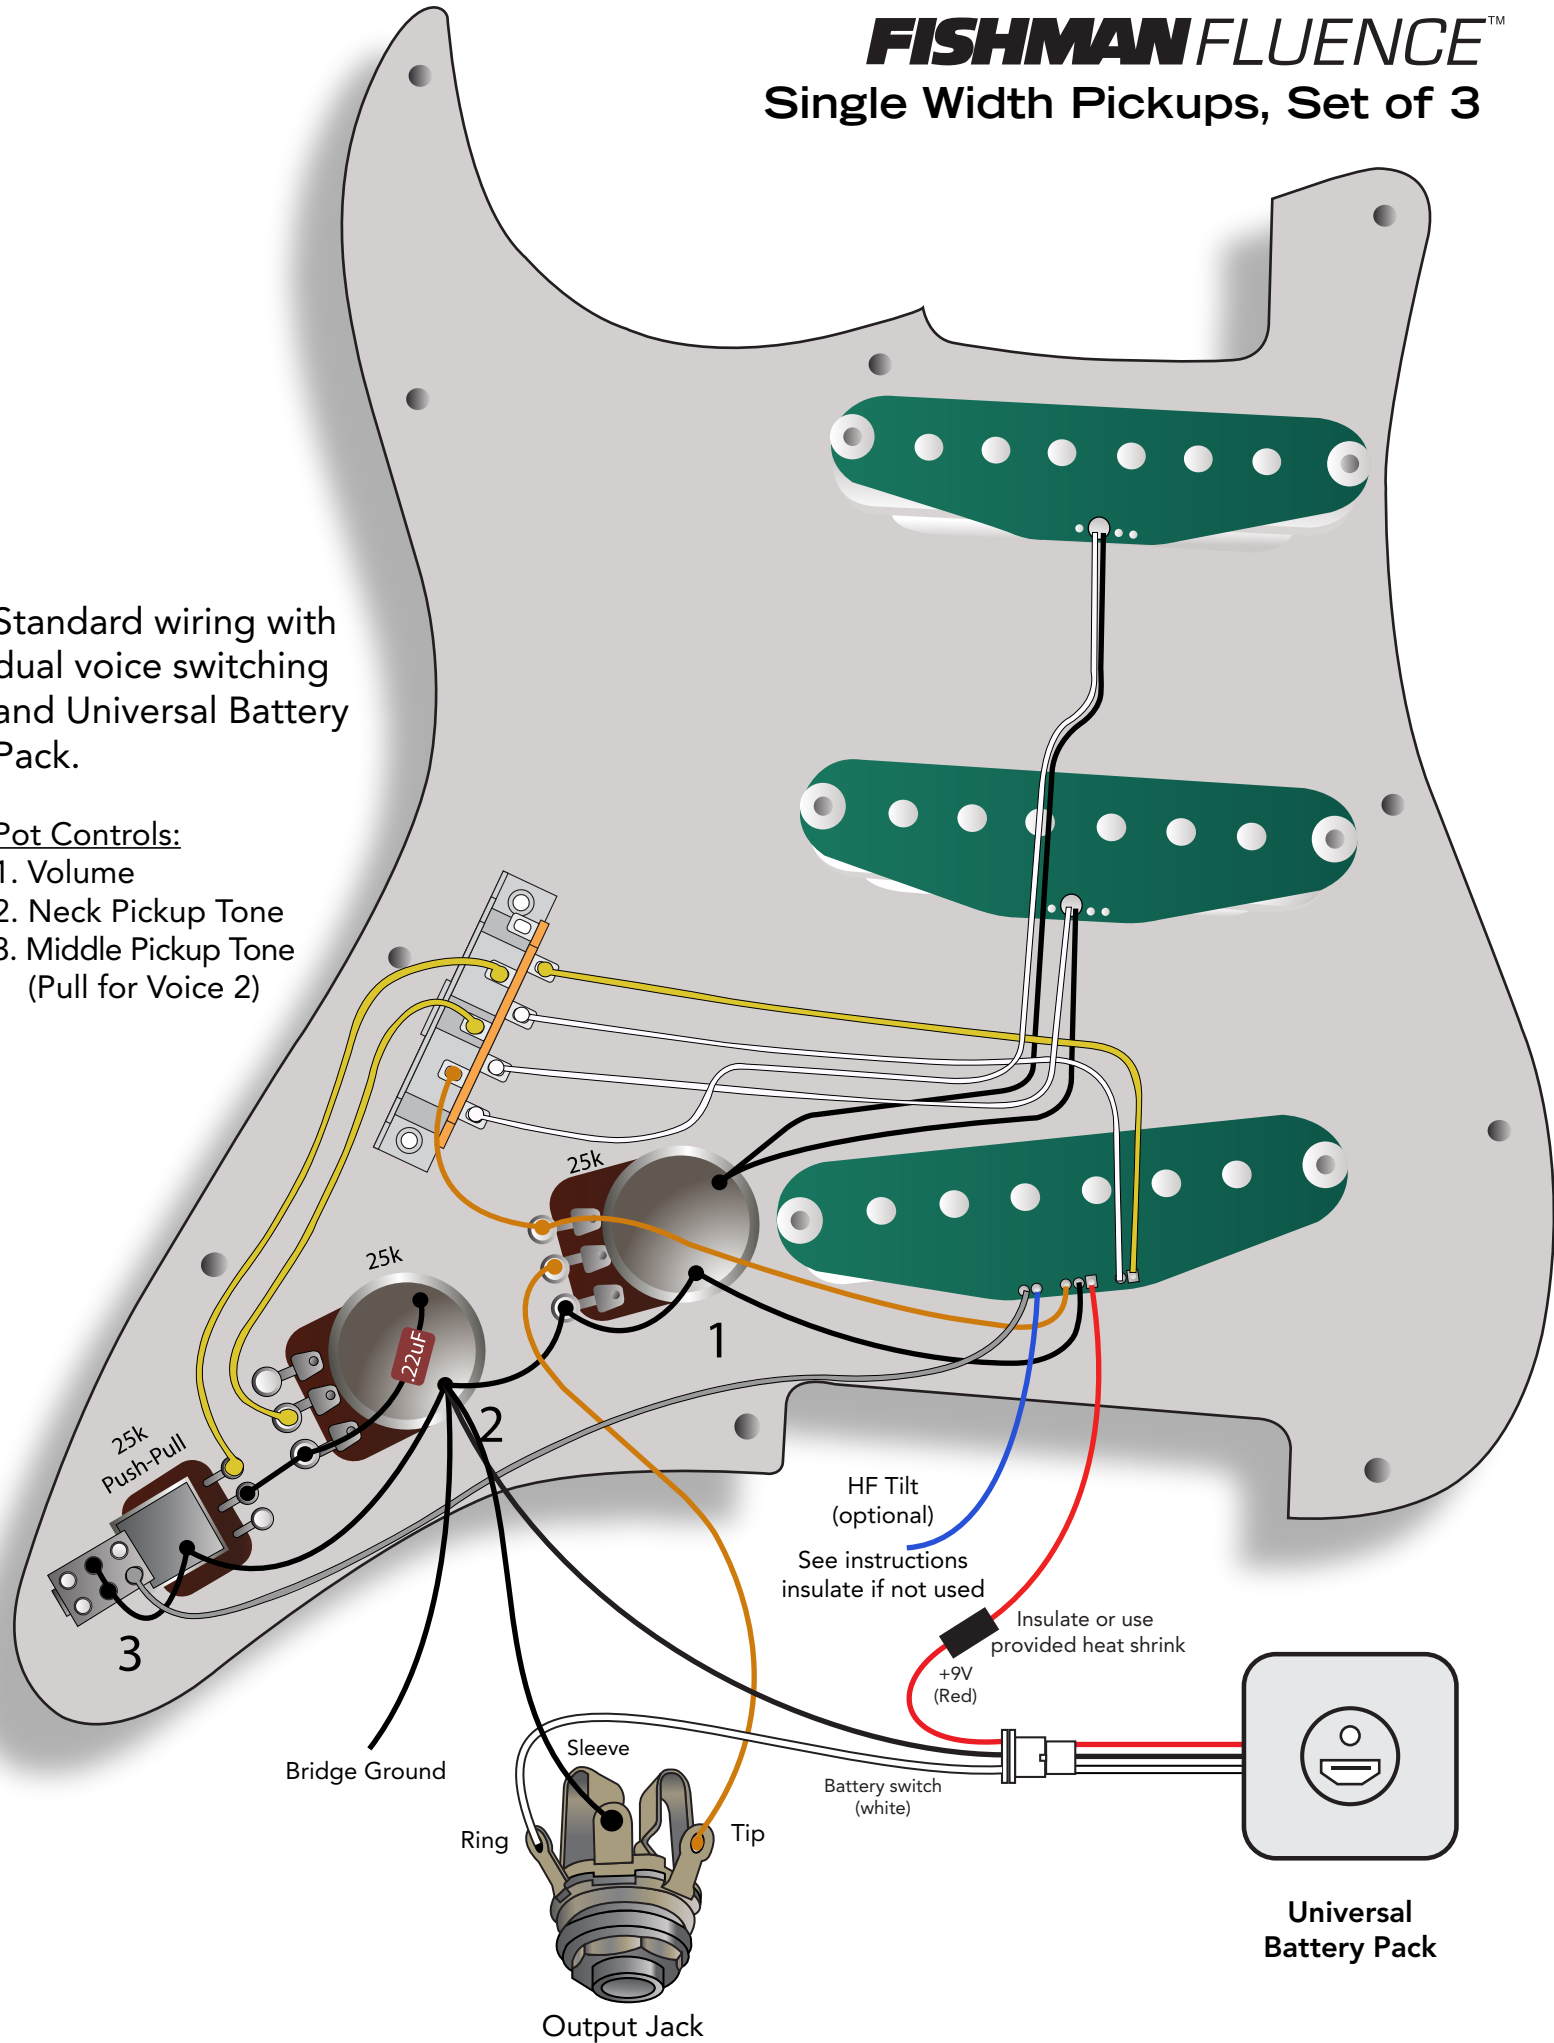

FISHMAN FLUENCE™

Single Width Pickups, Set of 3

Standard wiring with dual voice switching and Universal Battery Pack.

Pot Controls:

1. Volume
2. Neck Pickup Tone
3. Middle Pickup Tone (Pull for Voice 2)

Universal Battery Pack